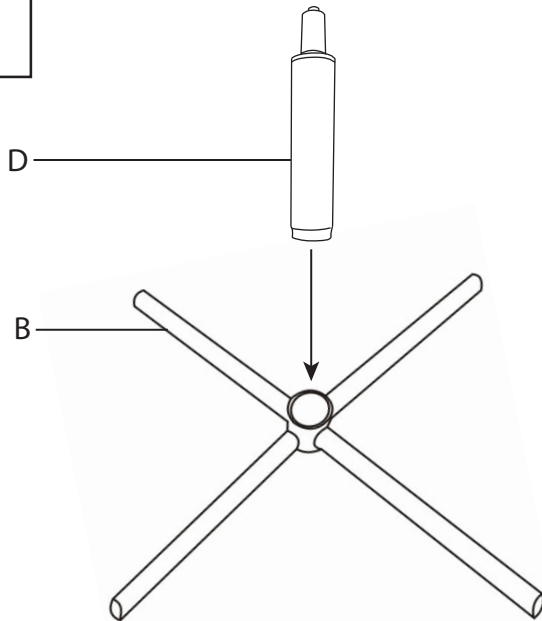

# Diana Lounge Chair

Part # CHR-DIANA XX+XX

18-0827

**PARTS**

A

B

C

D

E

x4  
F

G

**1****2****3****4**

Do not over tighten.  
Do not use power tools to assemble.