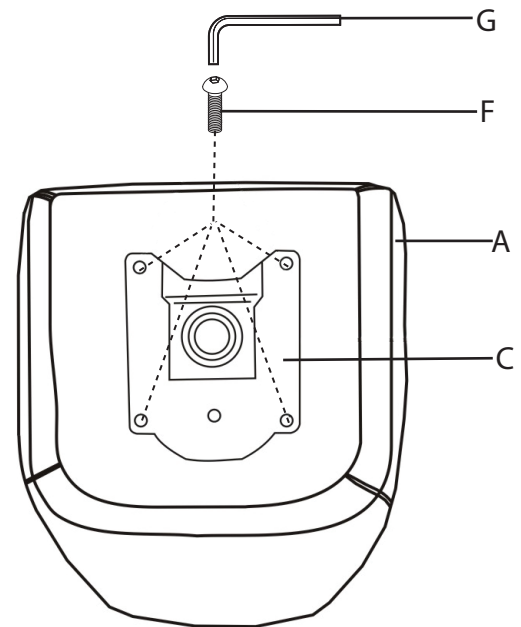

# Diana Lounge Chair

Part # CHR-DIANA XX+XX

18-0827

**PARTS**

A

B

C

D

E

x4  
F

G

**1****2****3****4**

Do not over tighten.  
Do not use power tools to assemble.